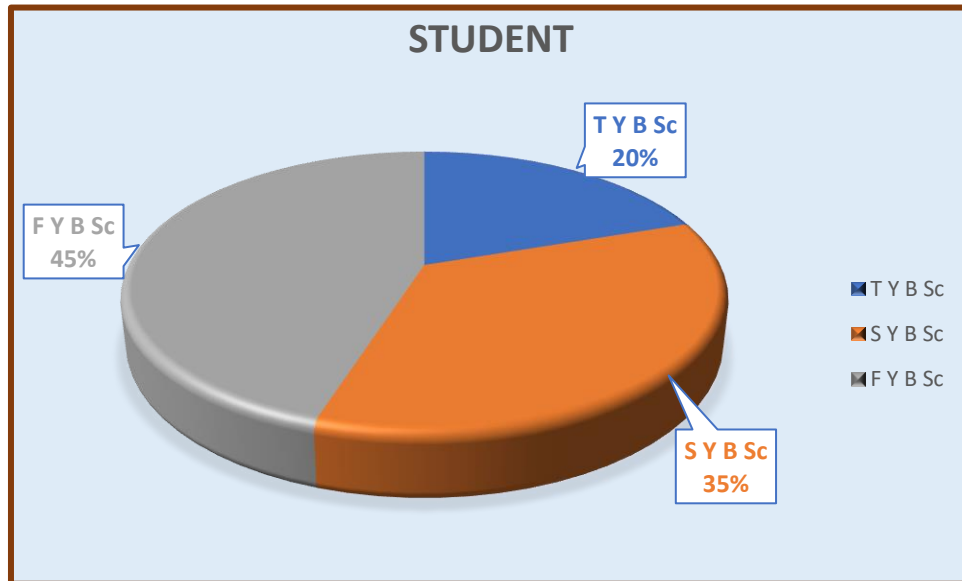

Rural Foundation Nandurbar Sanchalit (02567-252820)
SENIOR SCIENCE COLLEGE, AKKALKUWA
Tal. Akkalkuwa Dist. Nandurbar- 425415
Affiliated to Kavayitri Bahinabai Chaudhari North Maharashtra University, Jalgaon
email-rfnsseniorscienceakk@gmail.com NAAC Accredited with C Grade

Ref no.

Date:

Class	T Y B Sc	S Y B Sc	F Y B Sc
Student	18	32	41

Principal
Rural Foundation Nandurbar Sanchalit
Senior Science College
Akkalkuwa, Dist. Nandurbar