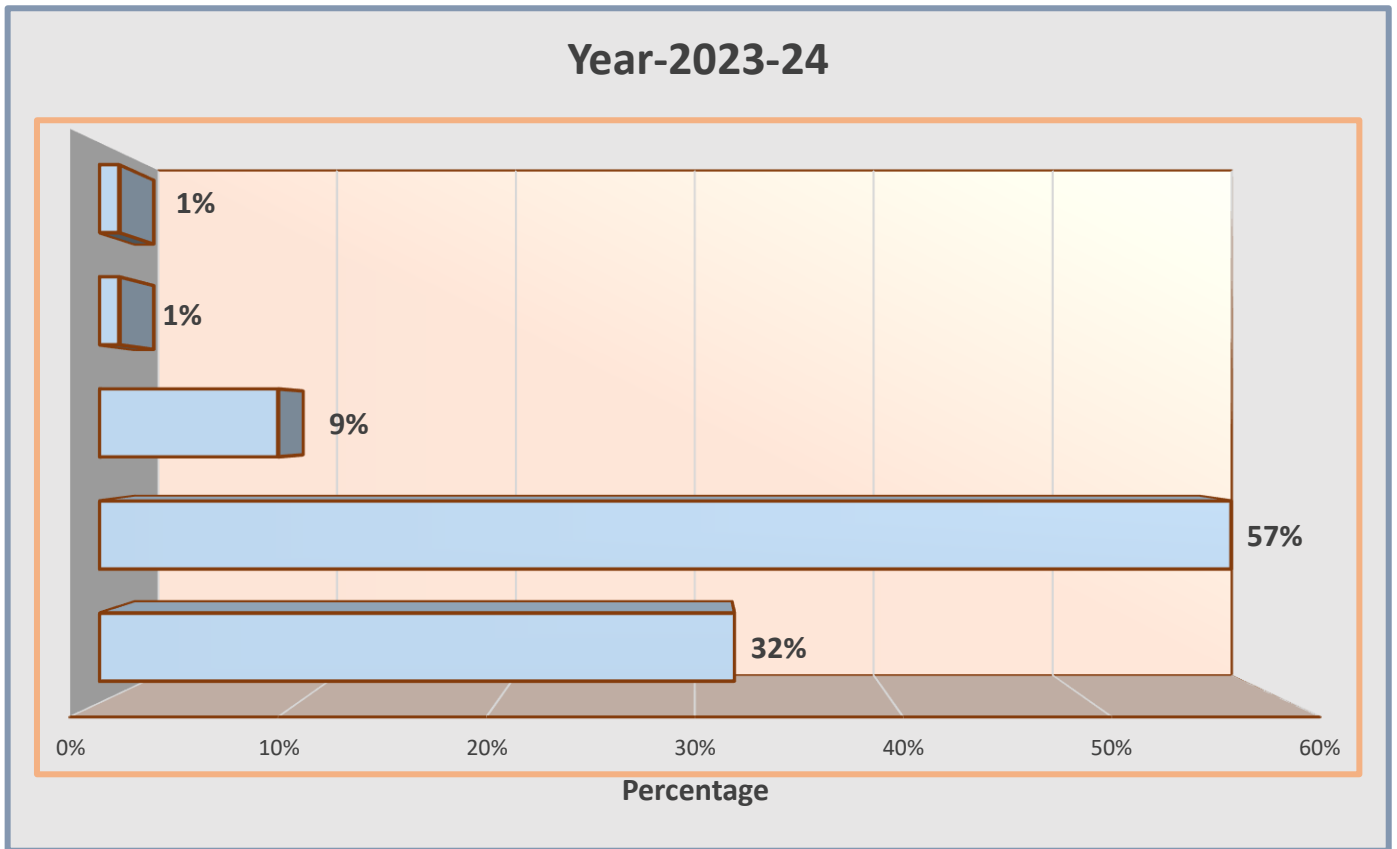

### Student Satisfactory Survey (SSS) Academic Year-2023-24

Very Good	Good	Satisfactory	Average	Unsatisfactory
32%	57%	9%	1%	1%

  
Principal  
Rural Foundation Nandurbar Sanchalit  
Senior Science College  
Akkalkuwa, Dist. Nandurbar